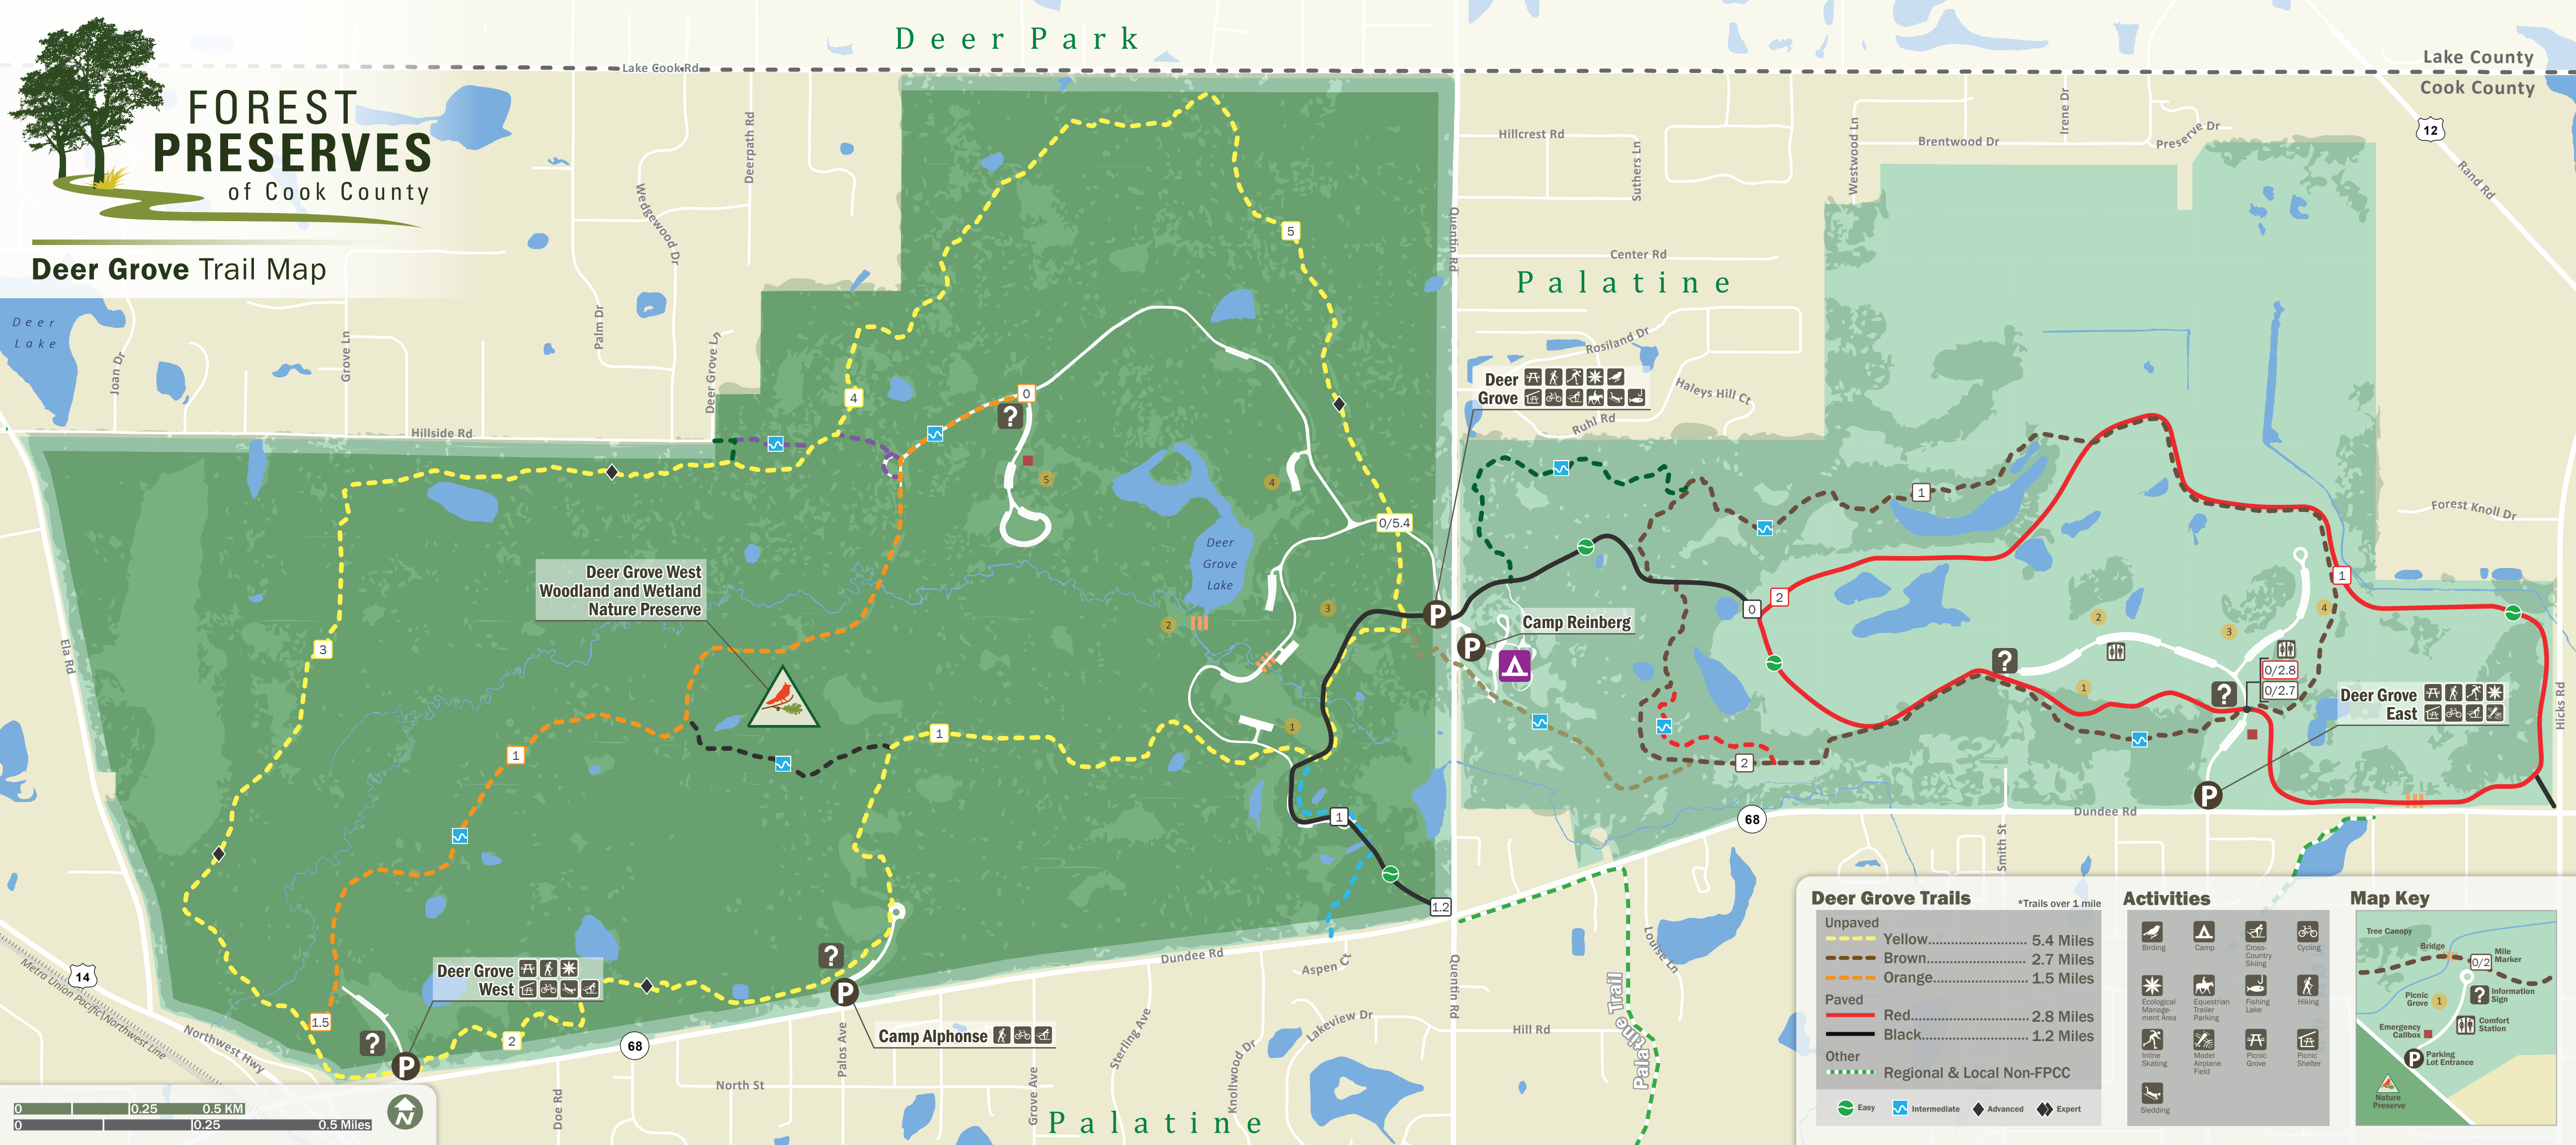

# Deer Grove Trail Map

Deer Grove West Woodland and Wetland Nature Preserve

Deer Grove West

Deer Grove

Camp Reinberg

Camp Alphonse

Deer Grove East

**Deer Grove Trails** \*Trails over 1 mile

<b>Unpaved</b>	Yellow.....	5.4 Miles
	Brown.....	2.7 Miles
	Orange.....	1.5 Miles
<b>Paved</b>	Red.....	2.8 Miles
	Black.....	1.2 Miles
<b>Other</b>	Regional & Local Non-FPCC	
	Easy	Intermediate
	Advanced	Expert

**Activities**

Birding	Camp	Cross-Country Skiing	Cycling
Ecological Management Area	Equestrian Trailer Parking	Fishing Lake	Hiking
Inline Skating	Model Airplane Field	Picnic Grove	Picnic Shelter
Sledging			